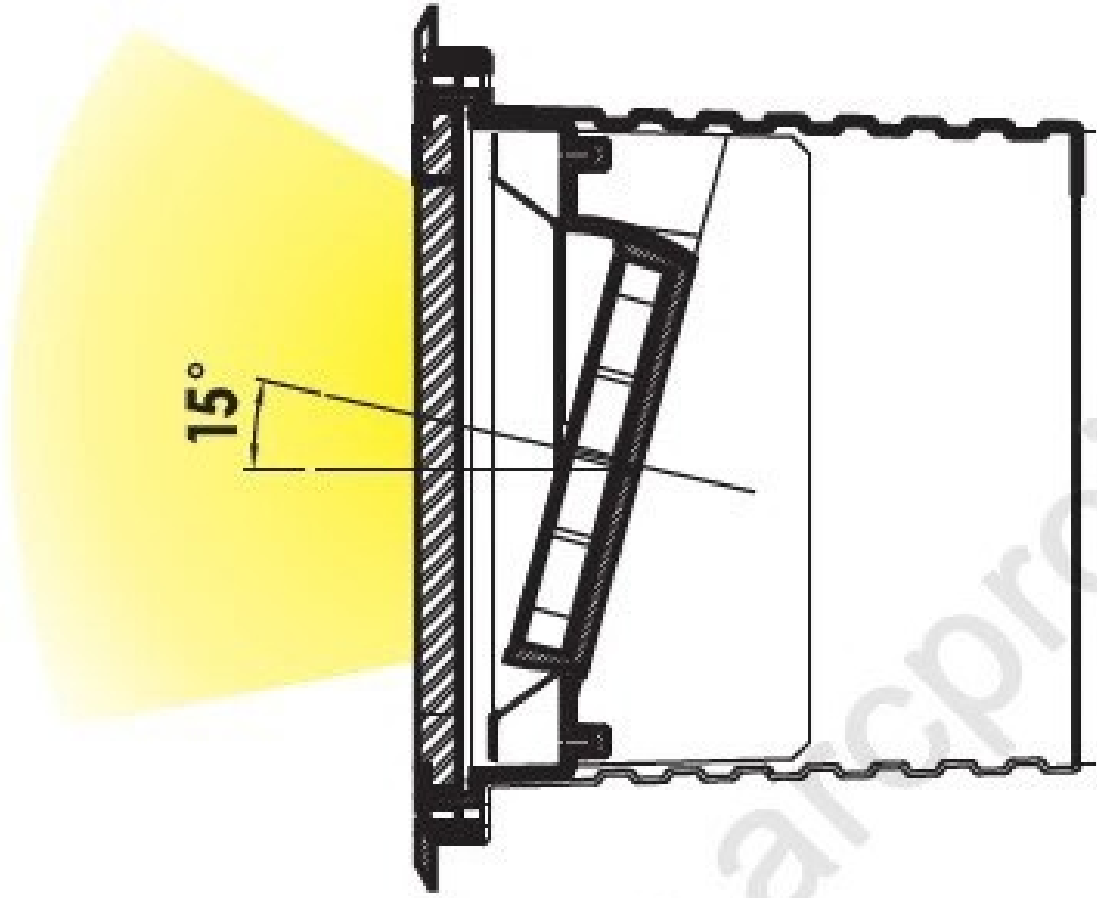

Specification

Product Code	2128CC-12	2128CA-12
LED Brand	CREE	CREE
LED Quantity	12pcs	12pcs
Rated Power	32W	14W
Input Voltage	DC24V/AC100-240V	DC24V/AC100-240V
Frequency Range	50/60Hz	50/60Hz
Color	RGB/Single	RGB/Single
Beam Angle	5° 8° 12.5° 20° 30° 45° 60° 15X30° 10X60°	
Control Mode	DMX512/CC	DMX512/CC
Life	50000H	50000H
Protection Grade	IP67	IP67
Ambient Temperature	- 25°C ~ 50°C	- 25°C ~ 50°C
Ambient Humidity	10% ~ 90%	10% ~ 90%

Inground Light Series

2128C

2128S

www.3dproject.in